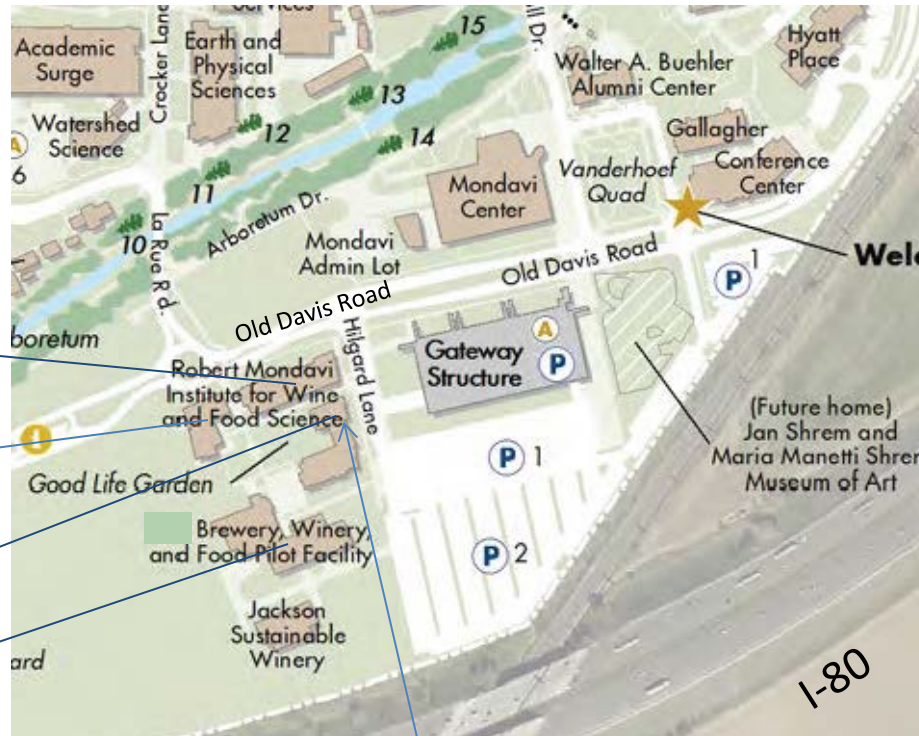

Directions to UC Davis Robert Mondavi Institute for Wine & Food Sciences

Linda J. Harris, Ph.D., Distinguished Professor of Cooperative Extension in Microbial Food Safety

North Building, 374 Old Davis Road

Sensory Building, 392 Old Davis Road

South Building, 611 Hilgard Lane

Brewery, Winery, Food Pilot Facility

Office: 3212 South Bldg.
530 754-9485, ljharris@ucdavis.edu

Directions to UC Davis

- Driving east on Interstate 80 from the San Francisco Bay Area or driving west on I-80 from Sacramento:

Exit I-80 at the UC Davis exit – Old Davis Road. Go north to either the **South Entry Parking Structure**, or Visitor Parking Lot **VP 1**, or Visitor Parking Lot **VP 2**. Parking is \$17.00 per day. You can download the AMP parking app and set up an account, input your zone and license plate, all from your phone! Download the app at aggiepark.ucdavis.edu.